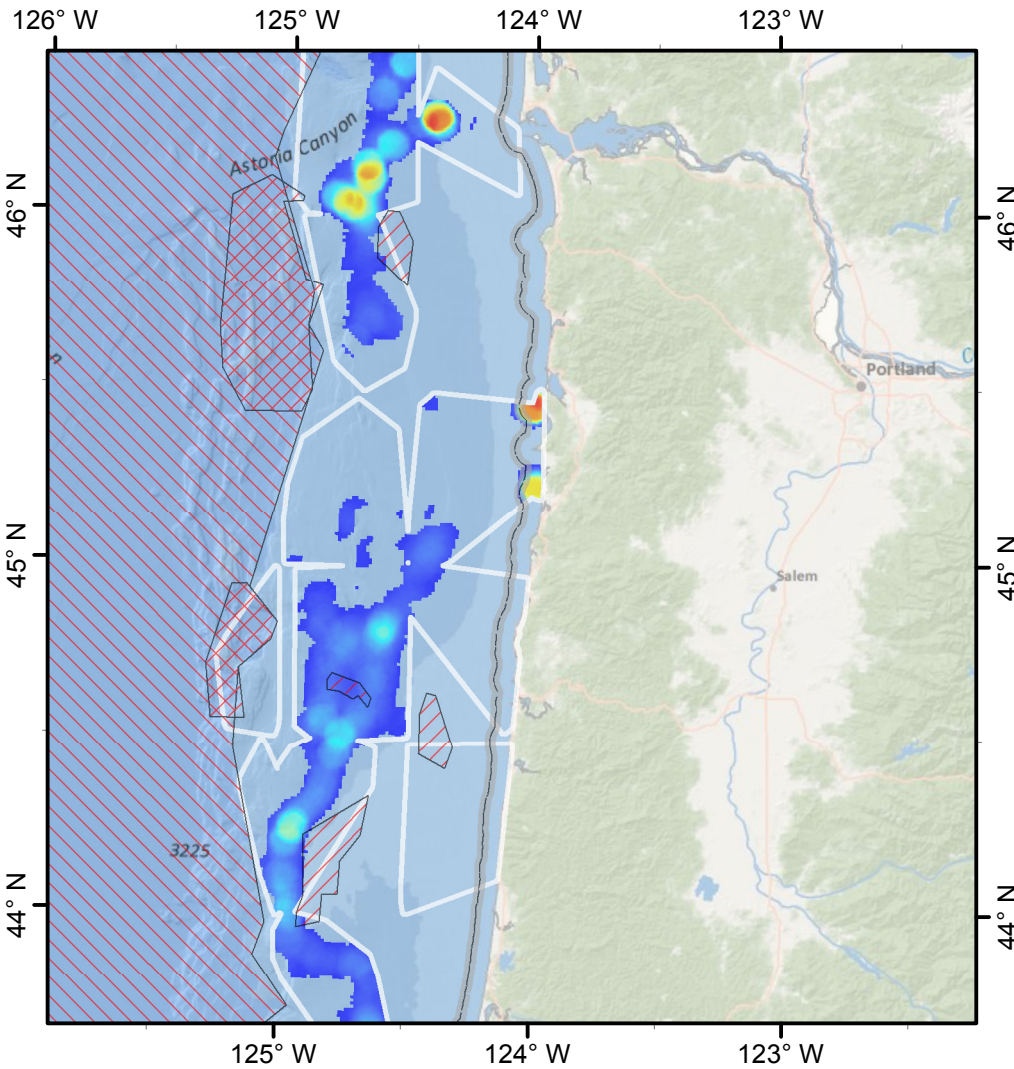

Before

Fixed Gear Fishing Effort (WCGOP)

After

B2

Effort (locations/km²)

High : 4.38

Low : 0.04

Extent Polygon

EFH Cons. Area

State Territorial Sea

Map Scale: 1:2,400,000
 Date Saved: 20 Aug 2012

Authors: Curt Whitmire & Marlene Bellman (NMFS/NWFSC)

Map 2 of 9

Search Radius: 5,000 m
 Cell Size: 1,000 m