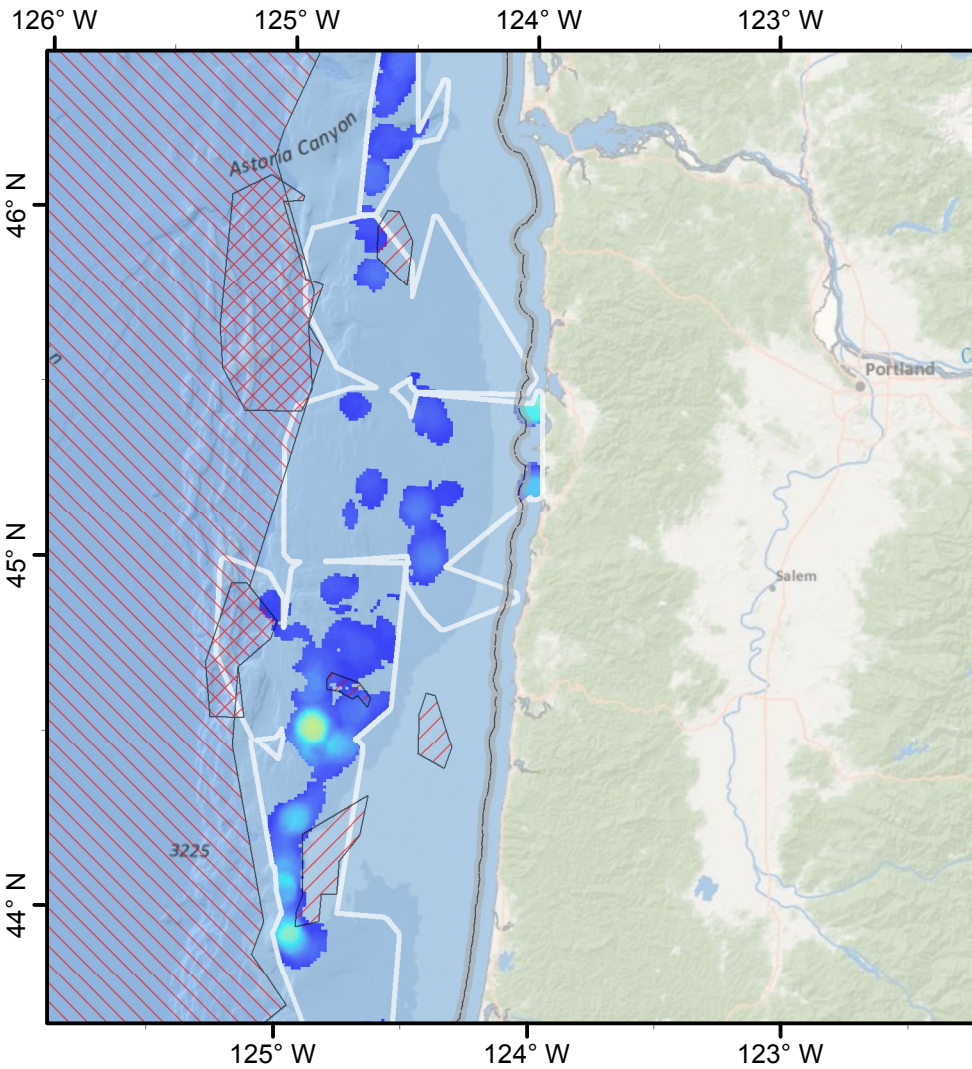

Before

Fixed Gear Fishing Effort (WCGOP)

After

B2

Effort (locations/km²)

High : 4.38

Low : 0.04

Extent Polygon

EFH Cons. Area

State Territorial Sea

Map Scale: 1:2,400,000
 Date Saved: 20 Aug 2012

Authors: Curt Whitmire & Marlene Bellman (NMFS/NWFSC)

Map 2 of 9

Search Radius: 5,000 m
 Cell Size: 1,000 m